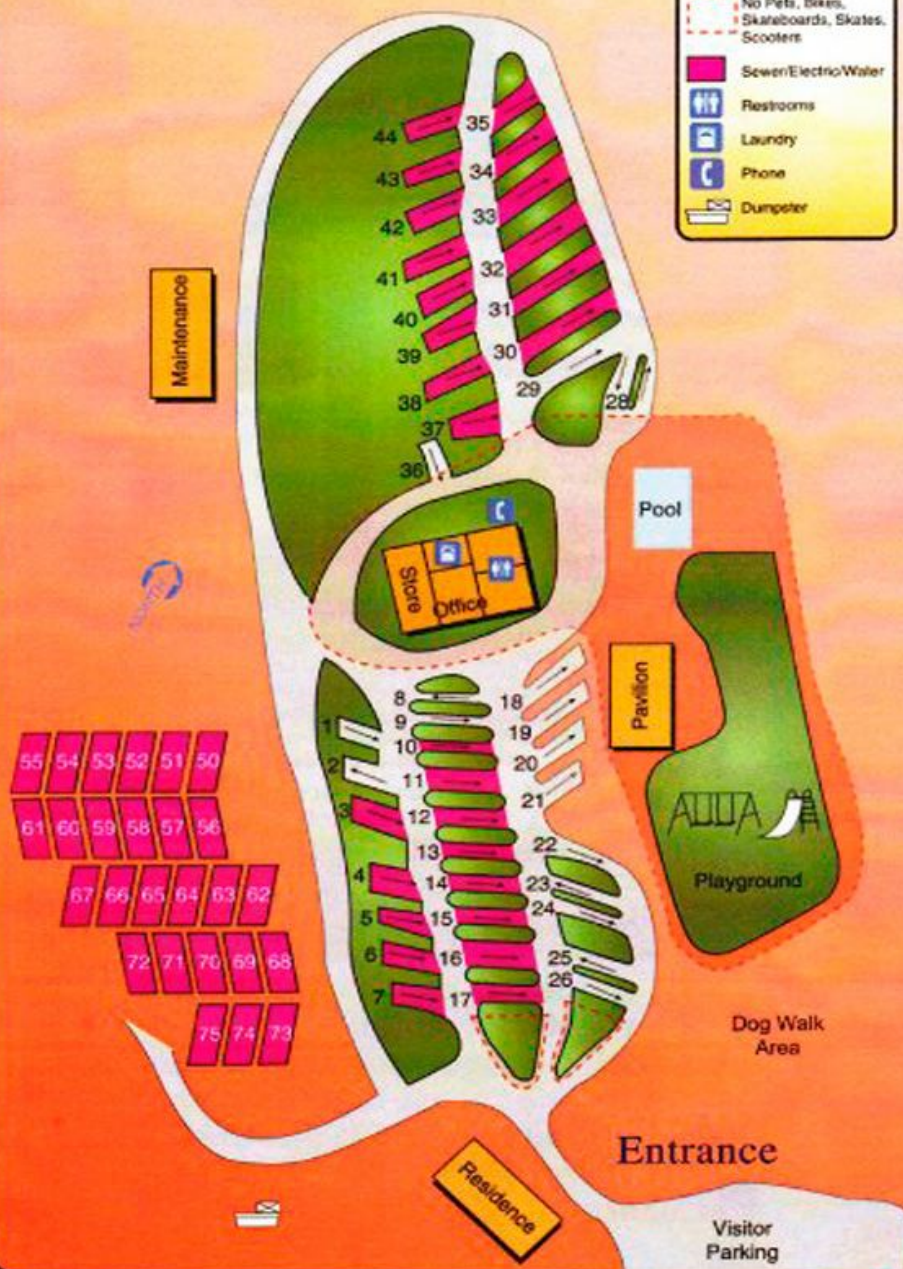

-what's near-

Nearby-Shopping: Commerce Factory Stores, Tanger Factory Outlets I & II, The Pottery, Wal-Mart Supercenter, Pendergrass Flea Market, J & J Flea Market.

Sporting: Atlanta International Dragway, Golf Course, Golf Driving Range, Miniature Golf, Mini Grand Prix, Peach State Speedway, Road Atlanta.

Dining/Eating: Cracker Barrel, R.J T-Bones Steakhouse, Stringer's Fish Camp & Oyster Bar, Arby's, McDonald's, Burger King, Wendy's, Subway, Ryan's, Denny's, Checkers, Pizza Hut, KFC, Shoney's, Captain D's, Taco Bell, La Hacienda, Zaxby's, Sonny's Real Pit BBQ, New Ball (Chinese), Waffle House, South Fork Steak House, T/A Truckstop.

1 Day or less: Hamilton, GA (Atlanta Speedway), **Perry, GA** (Georgia State Fairgrounds), Gatlinburg, TN (Bavarian Shops/Restaurants), Pigeon Forge, TN (Dollywood), Chattanooga, TN, **Savannah, GA**, Myrtle Beach, SC, Charlotte, NC, Birmingham, AL, Talladega, AL, Orlando, FL (Disney World)

PLEASE OBSERVE AND HONOR ALL SIGNS AND POSTINGS DISPLAYED THROUGHOUT THE CAMPGROUND